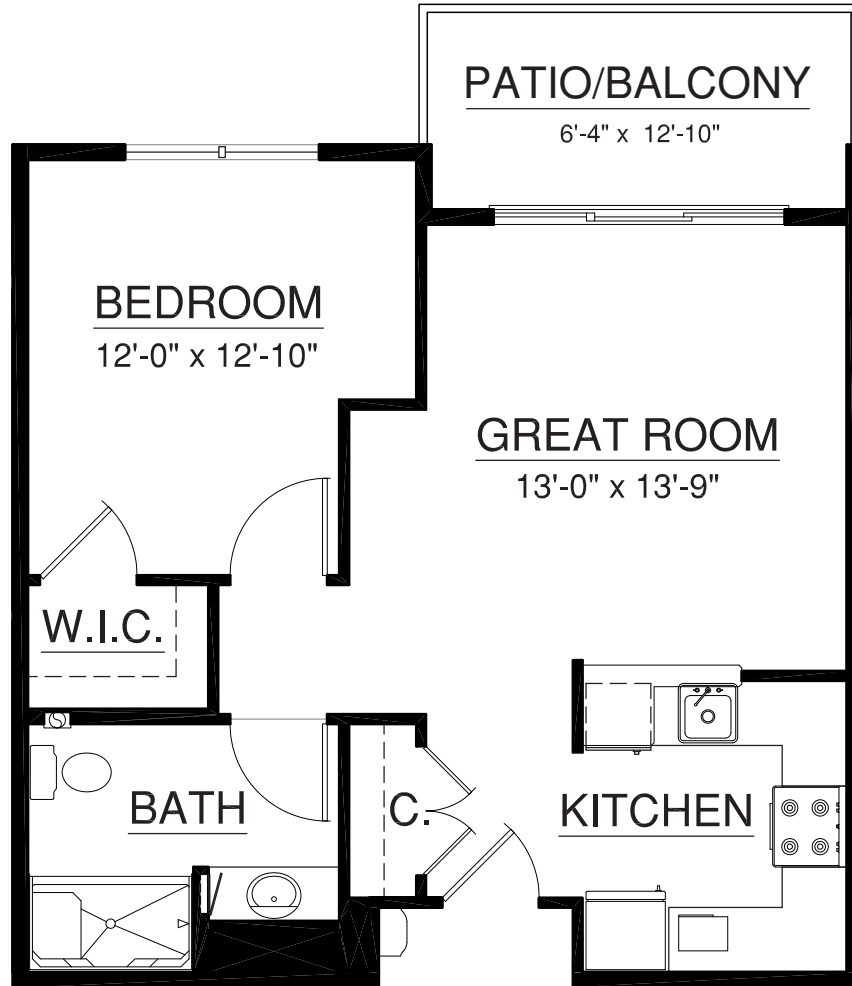

Grandview Homes

Retirement Community

Unit 140
629 sq. ft.
1 Bedroom | 1 Bath

For illustration purposes only. Square footage, actual room sizes, and features may vary. See construction documents.

Touchmark at Coffee Creek