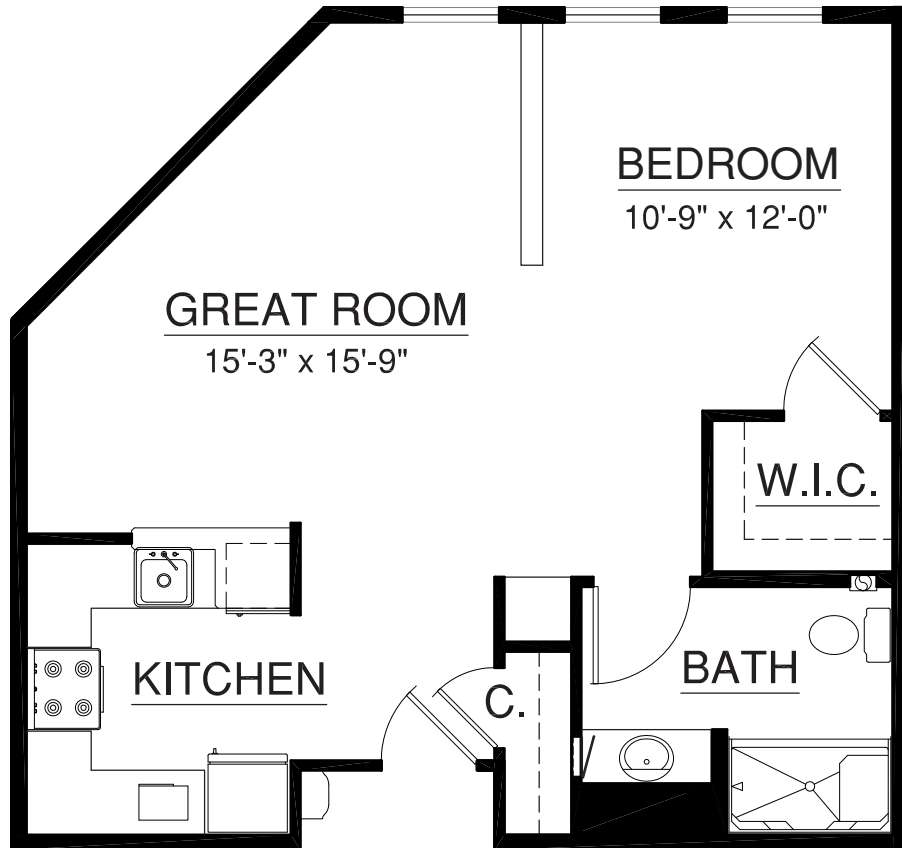

Grandview Homes

Retirement Community

Unit 234
645 sq. ft.
Studio | 1 Bath

For illustration purposes only. Square footage, actual room sizes, and features may vary. See construction documents.

Touchmark at Coffee Creek