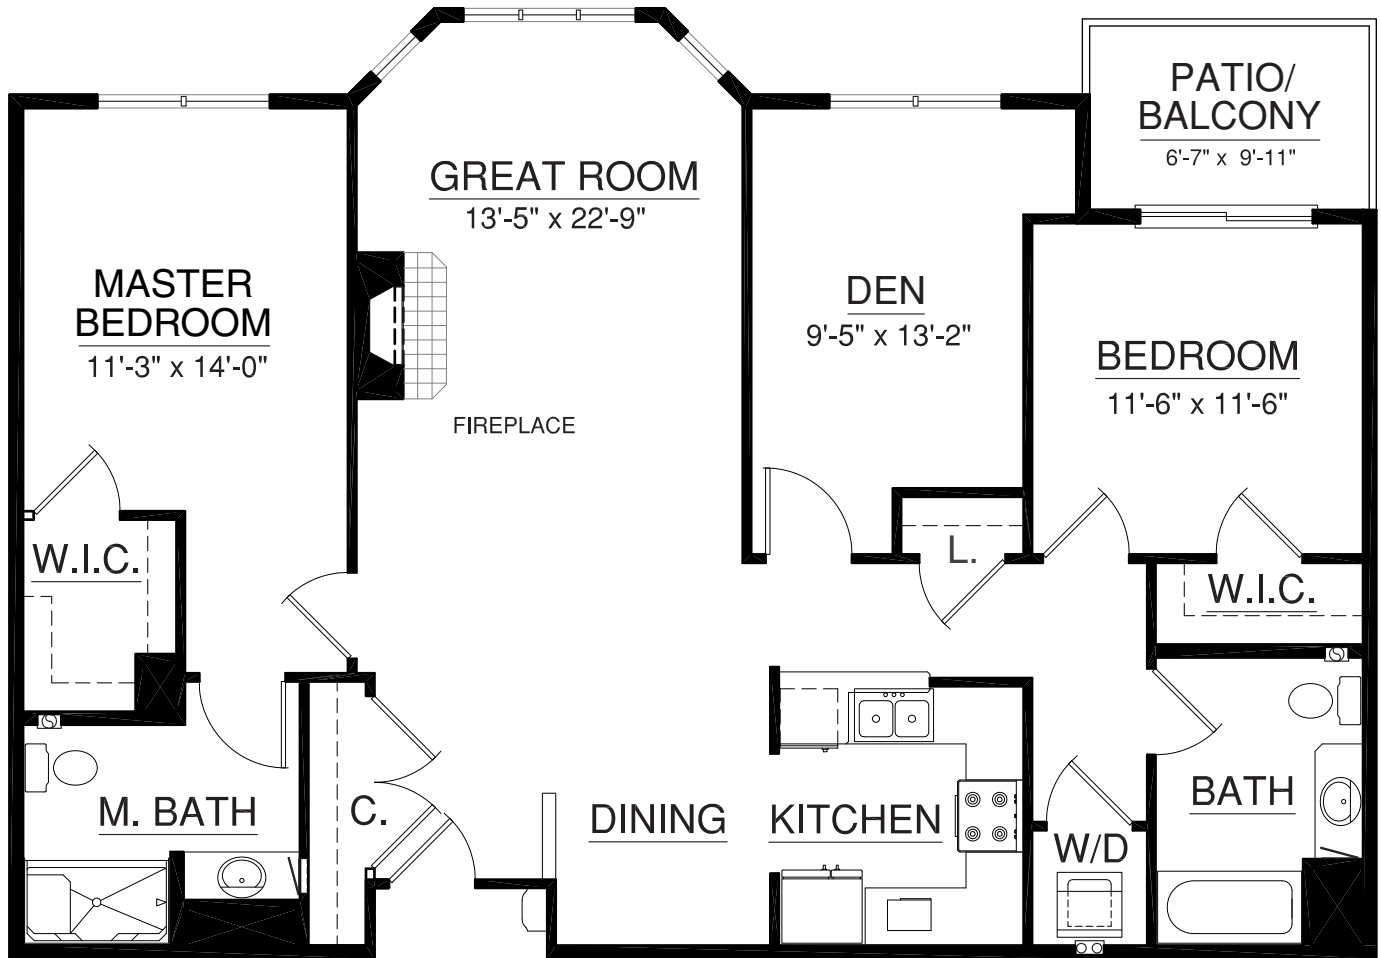

Grandview Homes

Retirement Community

Unit 307
 1,398 sq. ft.
 2 Bedroom | Den | 2 Bath

For illustration purposes only. Square footage, actual room sizes, and features may vary. See construction documents.