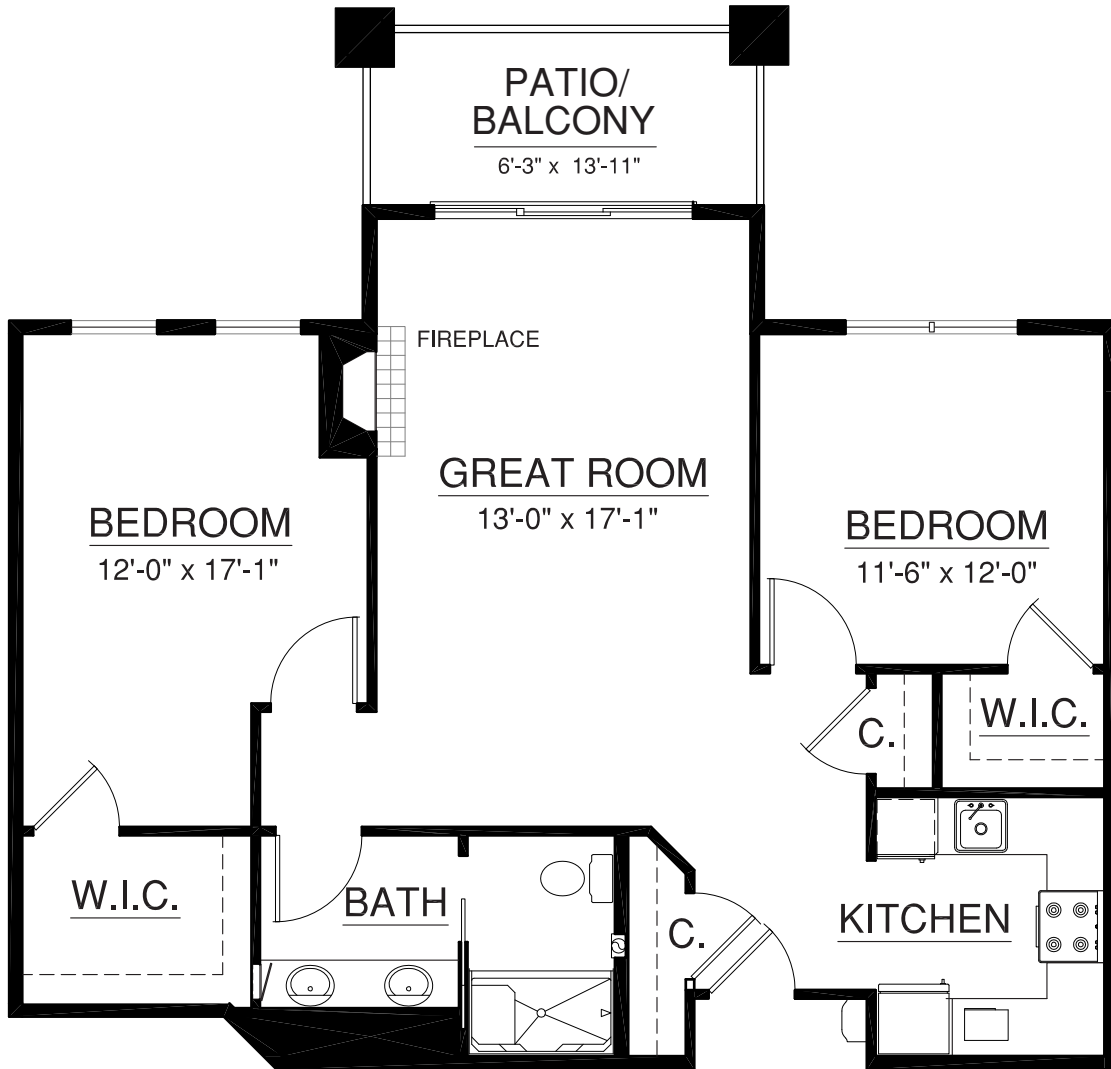

Grandview Homes

Retirement Community

Unit 344
1,015 sq. ft.
2 Bedroom | 1 Bath

For illustration purposes only. Square footage, actual room sizes, and features may vary. See construction documents.

Touchmark at Coffee Creek