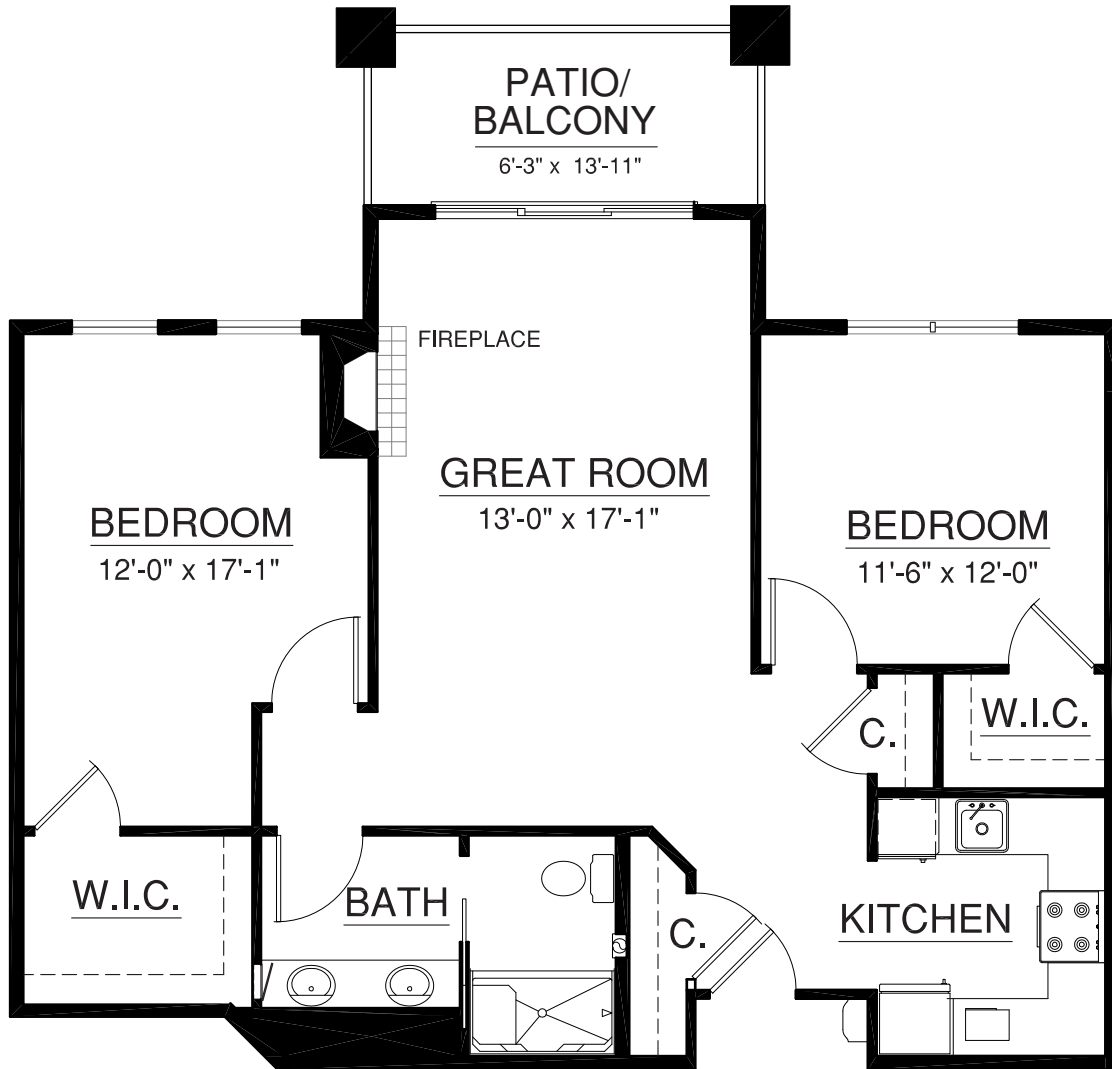

Grandview Homes

Retirement Community

Unit 140
629 sq. ft.
1 Bedroom | 1 Bath

For illustration purposes only. Square footage, actual room sizes, and features may vary. See construction documents.

Touchmark at Coffee Creek

Touchmark at Coffee Creek

2801 Shortgrass Road | Edmond, OK 73003 | 405-340-1975 | TouchmarkEdmond.com

Grandview Homes

Retirement Community

Unit 307
 1,398 sq. ft.
 2 Bedroom | Den | 2 Bath

For illustration purposes only. Square footage, actual room sizes, and features may vary. See construction documents.

Touchmark at Coffee Creek

2801 Shortgrass Road | Edmond, OK 73003 | 405-340-1975 | TouchmarkEdmond.com

Grandview Homes

Retirement Community

Unit 335
1,015 sq. ft.
2 Bedroom | 2 Bath

For illustration purposes only. Square footage, actual room sizes, and features may vary. See construction documents.

Touchmark at Coffee Creek

2801 Shortgrass Road | Edmond, OK 73003 | 405-340-1975 | TouchmarkEdmond.com

Grandview Homes

Retirement Community

Unit 344
1,015 sq. ft.
2 Bedroom | 1 Bath

For illustration purposes only. Square footage, actual room sizes, and features may vary. See construction documents.