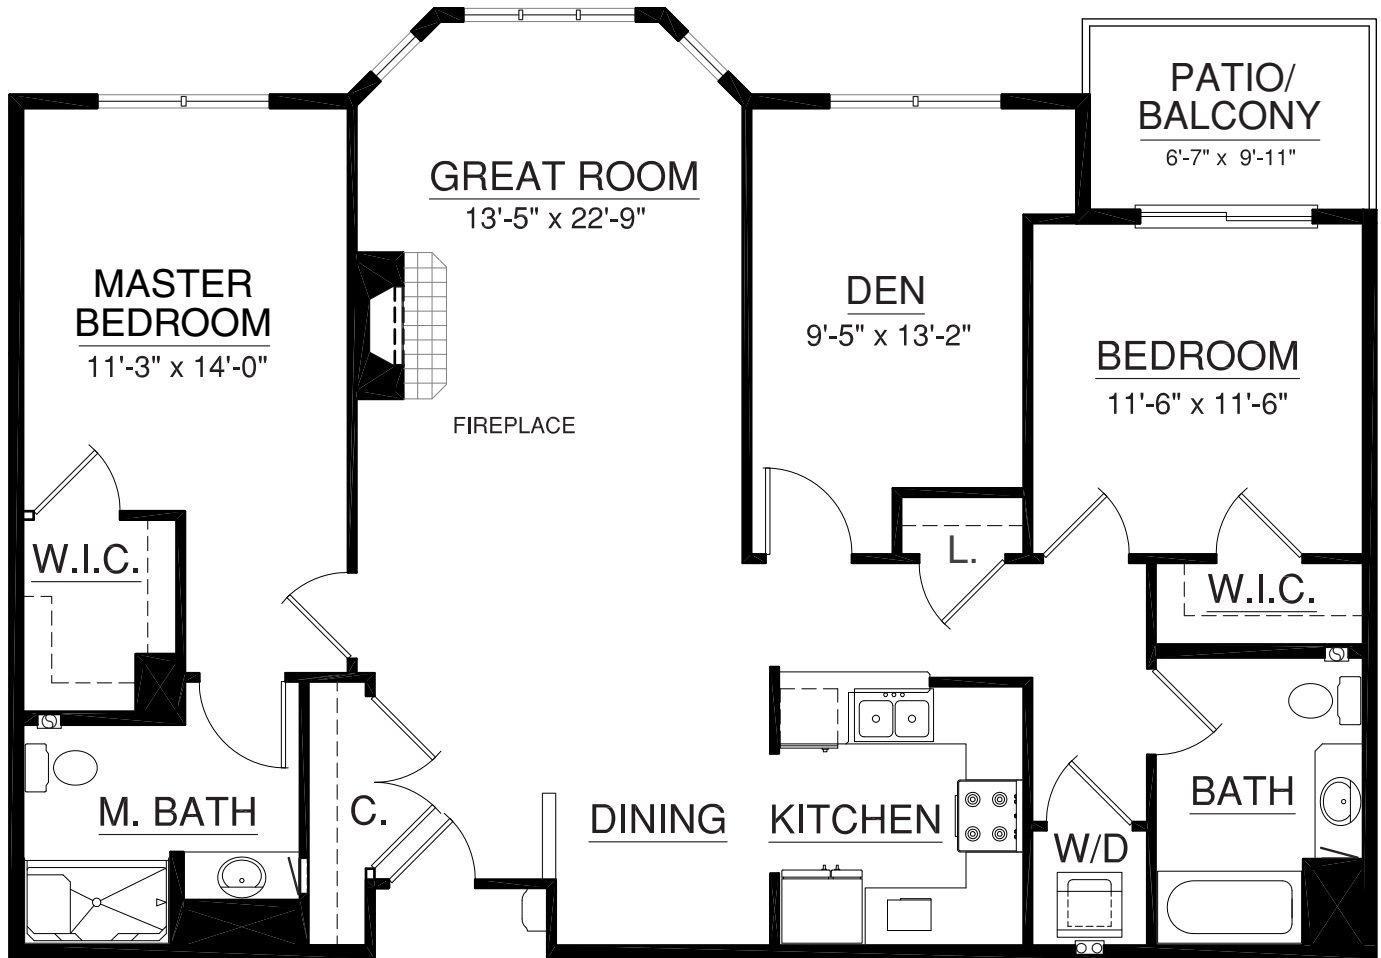

Touchmark at Coffee Creek

2801 Shortgrass Road | Edmond, OK 73003 | 405-340-1975 | TouchmarkEdmond.com

Grandview Homes

Retirement Community

Unit 234
645 sq. ft.
Studio | 1 Bath

For illustration purposes only. Square footage, actual room sizes, and features may vary. See construction documents.

Touchmark at Coffee Creek

2801 Shortgrass Road | Edmond, OK 73003 | 405-340-1975 | TouchmarkEdmond.com

Grandview Homes

Retirement Community

Unit 307
 1,398 sq. ft.
 2 Bedroom | Den | 2 Bath

For illustration purposes only. Square footage, actual room sizes, and features may vary. See construction documents.

Touchmark at Coffee Creek

2801 Shortgrass Road | Edmond, OK 73003 | 405-340-1975 | TouchmarkEdmond.com

Grandview Homes

Retirement Community

Unit 335
1,015 sq. ft.
2 Bedroom | 2 Bath

For illustration purposes only. Square footage, actual room sizes, and features may vary. See construction documents.

Touchmark at Coffee Creek

2801 Shortgrass Road | Edmond, OK 73003 | 405-340-1975 | TouchmarkEdmond.com

Grandview Homes

Retirement Community

Unit 344
1,015 sq. ft.
2 Bedroom | 1 Bath

For illustration purposes only. Square footage, actual room sizes, and features may vary. See construction documents.