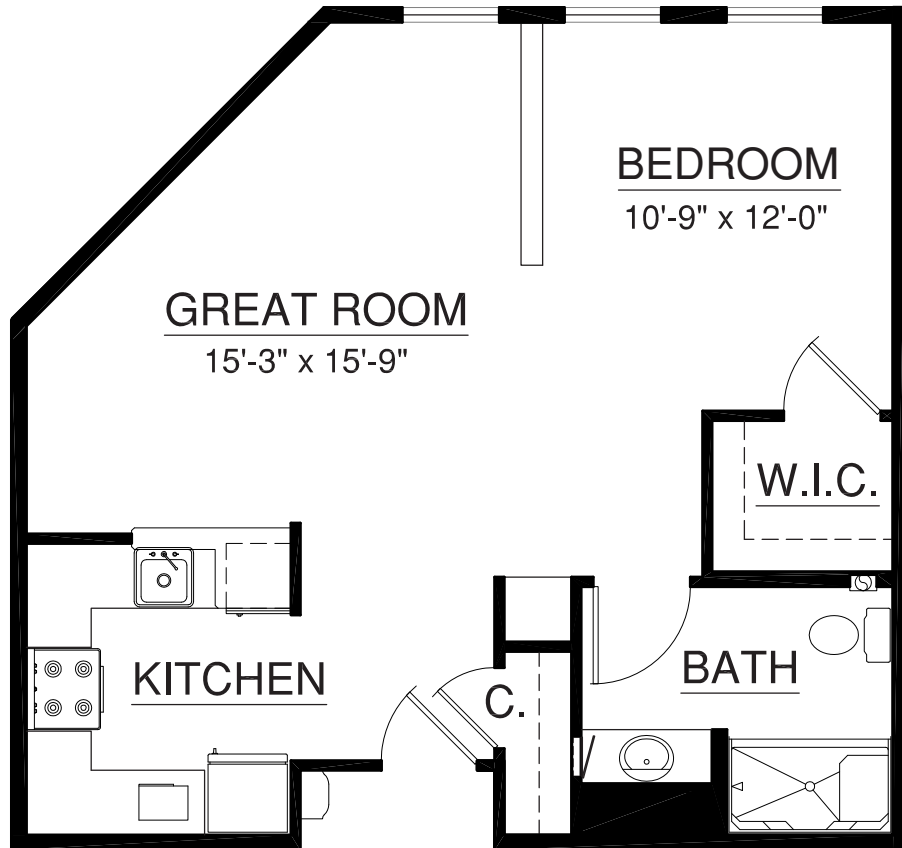

Grandview Homes

Retirement Community

Unit 140
629 sq. ft.
1 Bedroom | 1 Bath

For illustration purposes only. Square footage, actual room sizes, and features may vary. See construction documents.

Touchmark at Coffee Creek

Touchmark at Coffee Creek

2801 Shortgrass Road | Edmond, OK 73003 | 405-340-1975 | TouchmarkEdmond.com

Grandview Homes

Retirement Community

Unit 234
645 sq. ft.
Studio | 1 Bath

For illustration purposes only. Square footage, actual room sizes, and features may vary. See construction documents.

Touchmark at Coffee Creek

2801 Shortgrass Road | Edmond, OK 73003 | 405-340-1975 | TouchmarkEdmond.com

Grandview Homes

Retirement Community

Unit 307
 1,398 sq. ft.
 2 Bedroom | Den | 2 Bath

For illustration purposes only. Square footage, actual room sizes, and features may vary. See construction documents.

Touchmark at Coffee Creek

2801 Shortgrass Road | Edmond, OK 73003 | 405-340-1975 | TouchmarkEdmond.com

Grandview Homes

Retirement Community

Unit 335
1,015 sq. ft.
2 Bedroom | 2 Bath

For illustration purposes only. Square footage, actual room sizes, and features may vary. See construction documents.