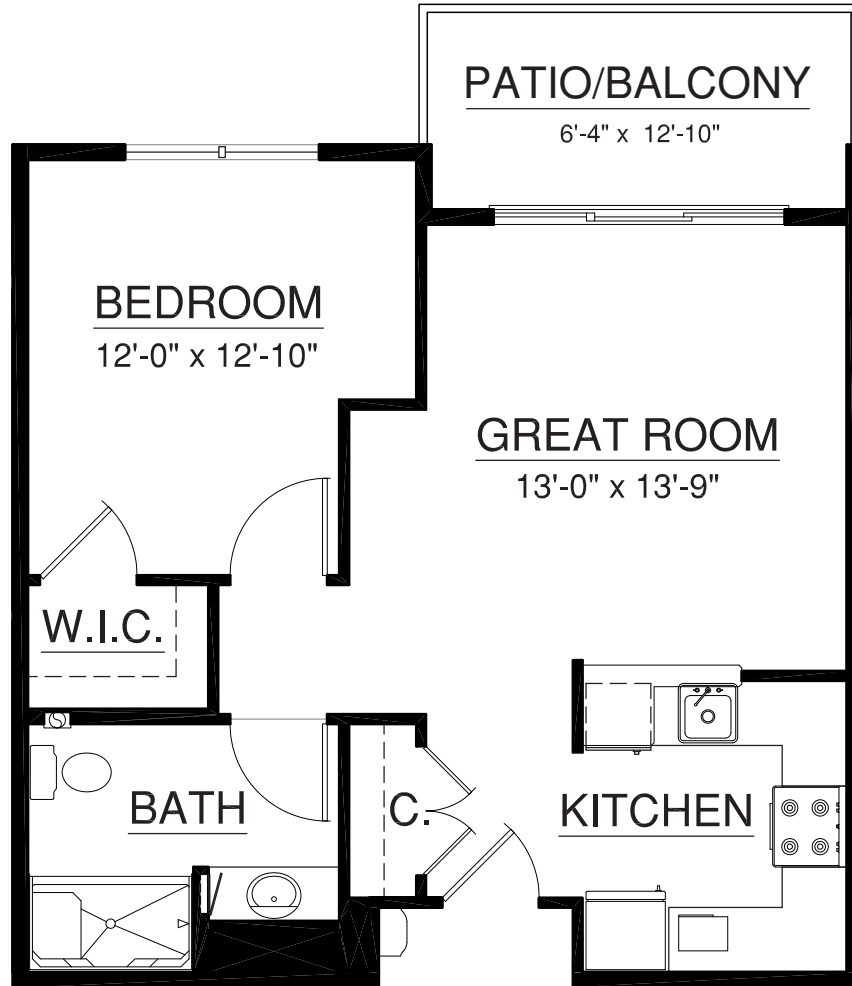

Grandview Homes

Retirement Community

Unit 140
629 sq. ft.
1 Bedroom | 1 Bath

For illustration purposes only. Square footage, actual room sizes, and features may vary. See construction documents.

Touchmark at Coffee Creek

2801 Shortgrass Road | Edmond, OK 73003 | 405-340-1975 | TouchmarkEdmond.com

Grandview Homes

Retirement Community

Unit 225
694 sq. ft.
1 Bedroom | 1 Bath

For illustration purposes only. Square footage, actual room sizes, and features may vary. See construction documents.

Touchmark at Coffee Creek

2801 Shortgrass Road | Edmond, OK 73003 | 405-340-1975 | TouchmarkEdmond.com

Grandview Homes

Retirement Community

Unit 234
645 sq. ft.
Studio | 1 Bath

For illustration purposes only. Square footage, actual room sizes, and features may vary. See construction documents.

Touchmark at Coffee Creek

2801 Shortgrass Road | Edmond, OK 73003 | 405-340-1975 | TouchmarkEdmond.com

Grandview Homes

Retirement Community

Unit 307
 1,398 sq. ft.
 2 Bedroom | Den | 2 Bath

For illustration purposes only. Square footage, actual room sizes, and features may vary. See construction documents.